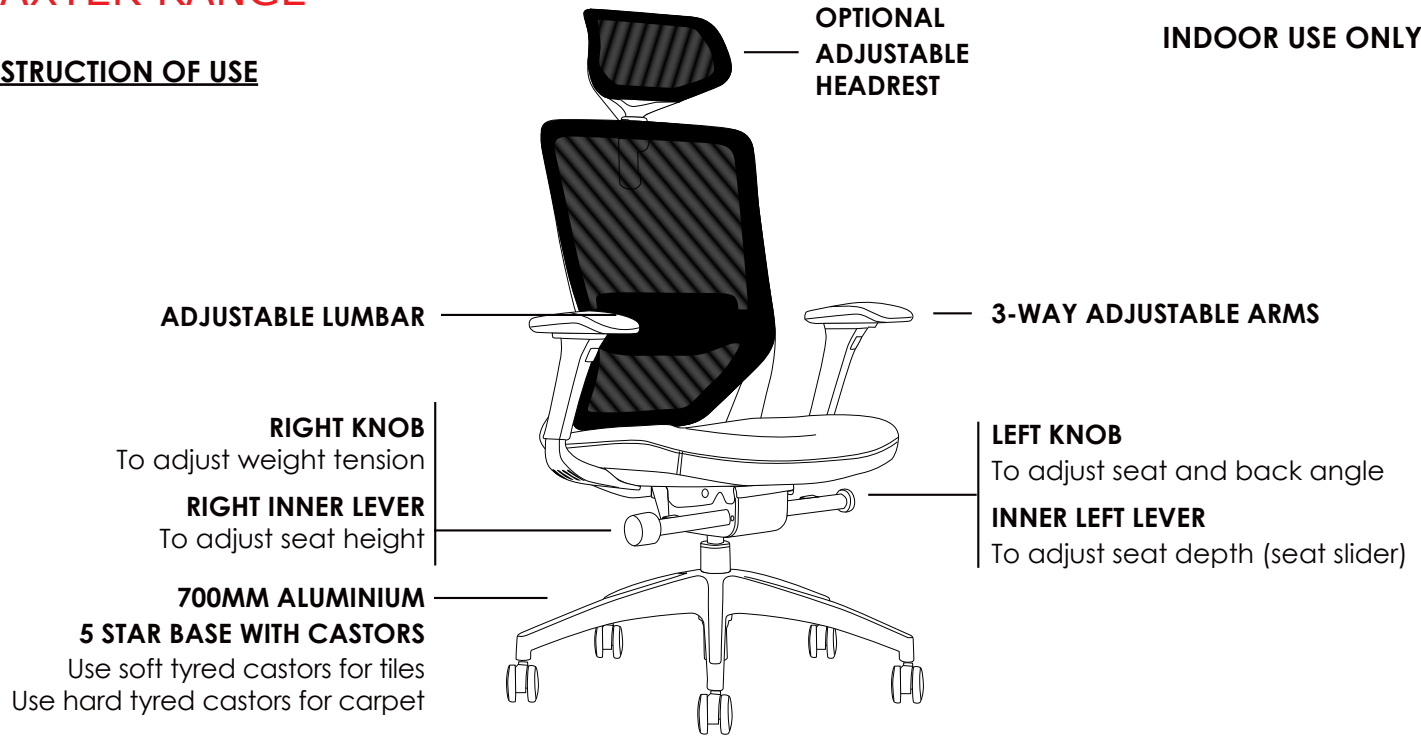

BAXTER RANGE

INSTRUCTION OF USE

INDOOR USE ONLY

X Do not use as a step ladder

DIMENSIONS: (mm)

BACK **BACK TO FLOOR**
W: 475 Lowest: 1025
H: 585 Highest: 1120

HEADREST **HEADREST TO FLOOR**
W: 330 Lowest: 1130
H: 200 Highest: 1385

SEAT **SEAT TO FLOOR**
W: 500 Lowest: 470
D: 510 Highest: 565

ARM TO FLOOR
Lowest: 670
Highest: 830

** Please note that the Headrest should not be used to manoeuvre the chair.*

BAXTER-H

BAXTER-L

Back view

Features:

Adjustable seat height
Adjustable seat and back angle
Adjustable seat depth (seat slider)
Adjustable weight tension

Adjustable lumbar
3-Way adjustable arms
Synchron mechanism with 3 locking positions
700mm aluminium 5 star base

Available in black only
BIFMA tested
Suitable for indoor use only