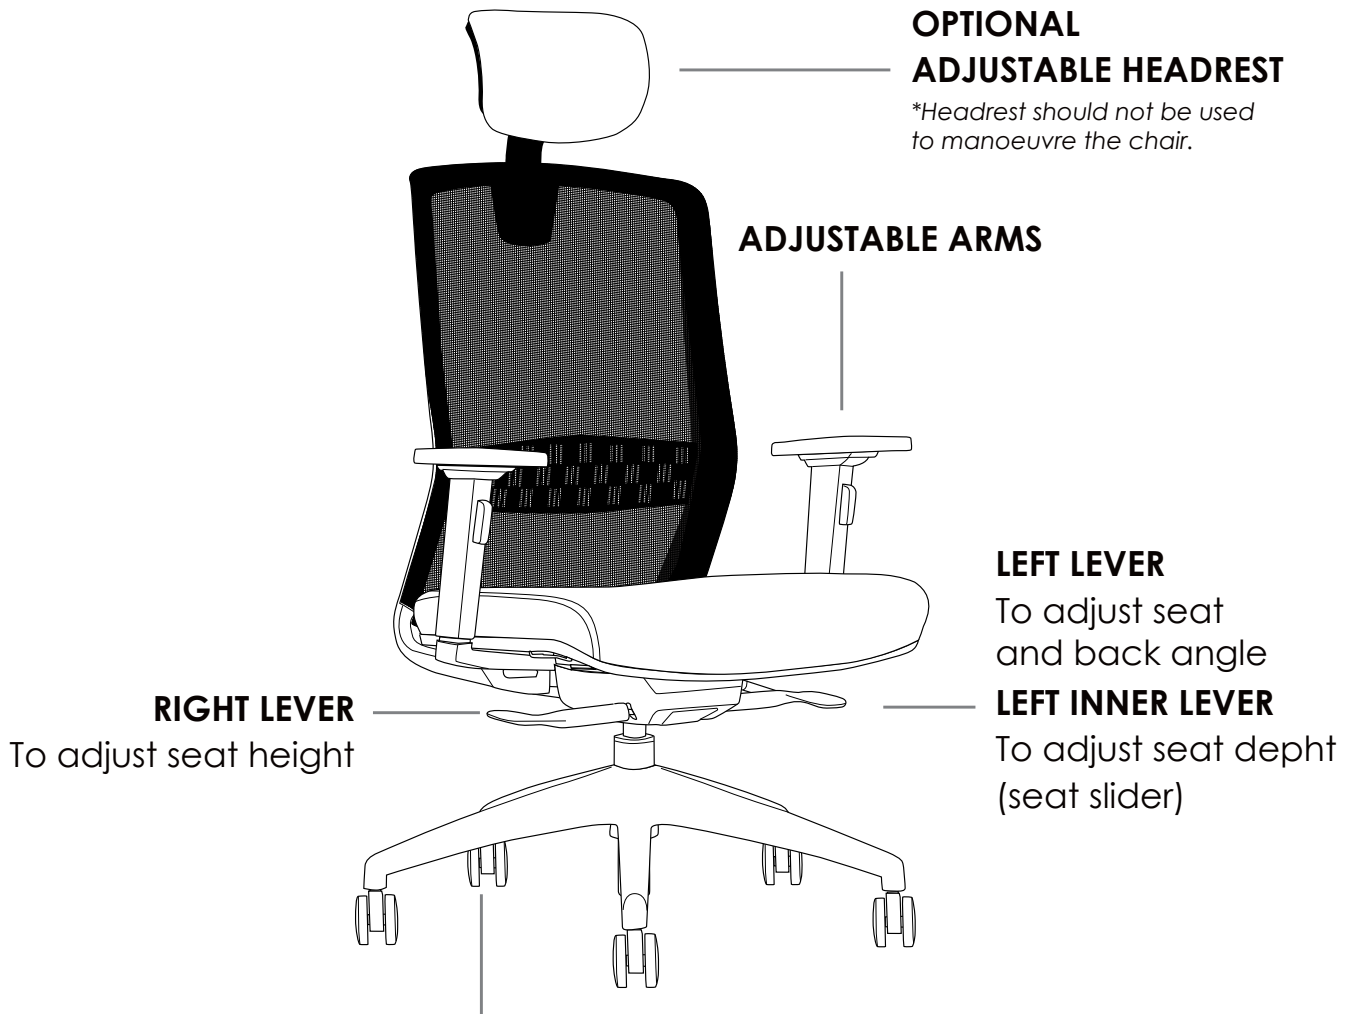

# BOLT

## » INSTRUCTIONS OF USE

**X** Do not use as a step ladder

### **670MM BLACK NYLON 5 STAR BASE WITH CASTORS**

Use soft tyred castors for tiles  
Use hard tyred castors for carpet

- » Vacuum regular
- » Regularly adjust mechanism angle
- » Regularly adjust gas height
- » All warranty claims to be forwarded to place of purchase
- » Warranty covers components and workmanship only
- » Damage or wear and tear not covered by warranty
- » Misuse or abuse will not be covered under warranty