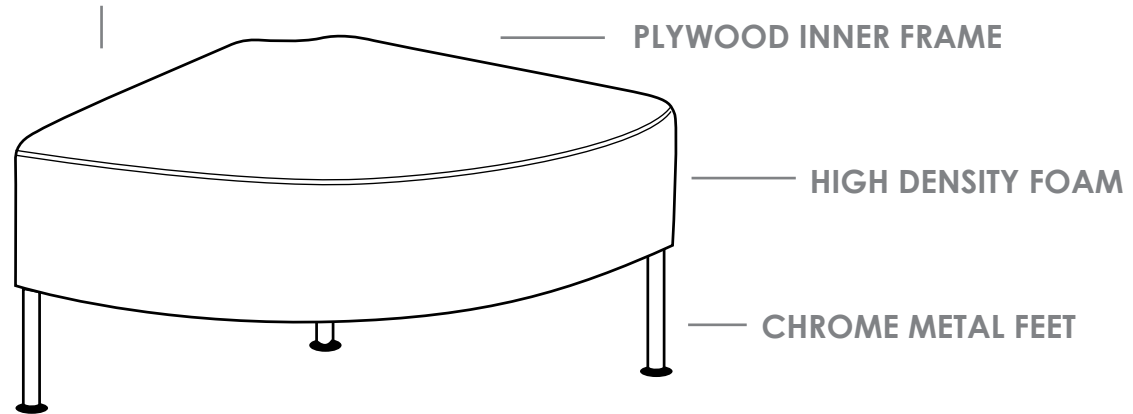

R7 BREAKOUT SEATING

TECHNO

FEATURES

- » High density foam
- » Linkable
- » Plywood inner frame
- » Chrome metal feet
- » Available in black PU only
- » Minor assembly required
- » Suitable for indoor use only
- » 2 year warranty
- » Weight limit is 120kg

✗ Do not use as a step ladder

INDOOR USE ONLY

Keep a permanent contact between base of chair and floor

TECHNO-1

TECHNO-2

TECHNO-B

TECHNO BREAKOUT SEATING

TECHNO-1