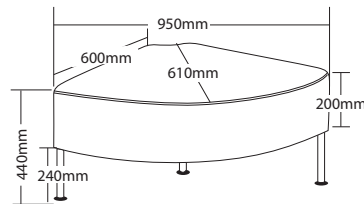

R7 BREAKOUT SEATING

TECHNO

FEATURES

- » High density foam
- » Linkable
- » Plywood inner frame
- » Chrome metal feet
- » Available in black PU only
- » Minor assembly required
- » Suitable for indoor use only
- » 2 year warranty
- » Weight limit is 120kg

✗ Do not use as a step ladder

INDOOR USE ONLY

Keep a permanent contact between base of chair and floor

TECHNO-1

TECHNO-B