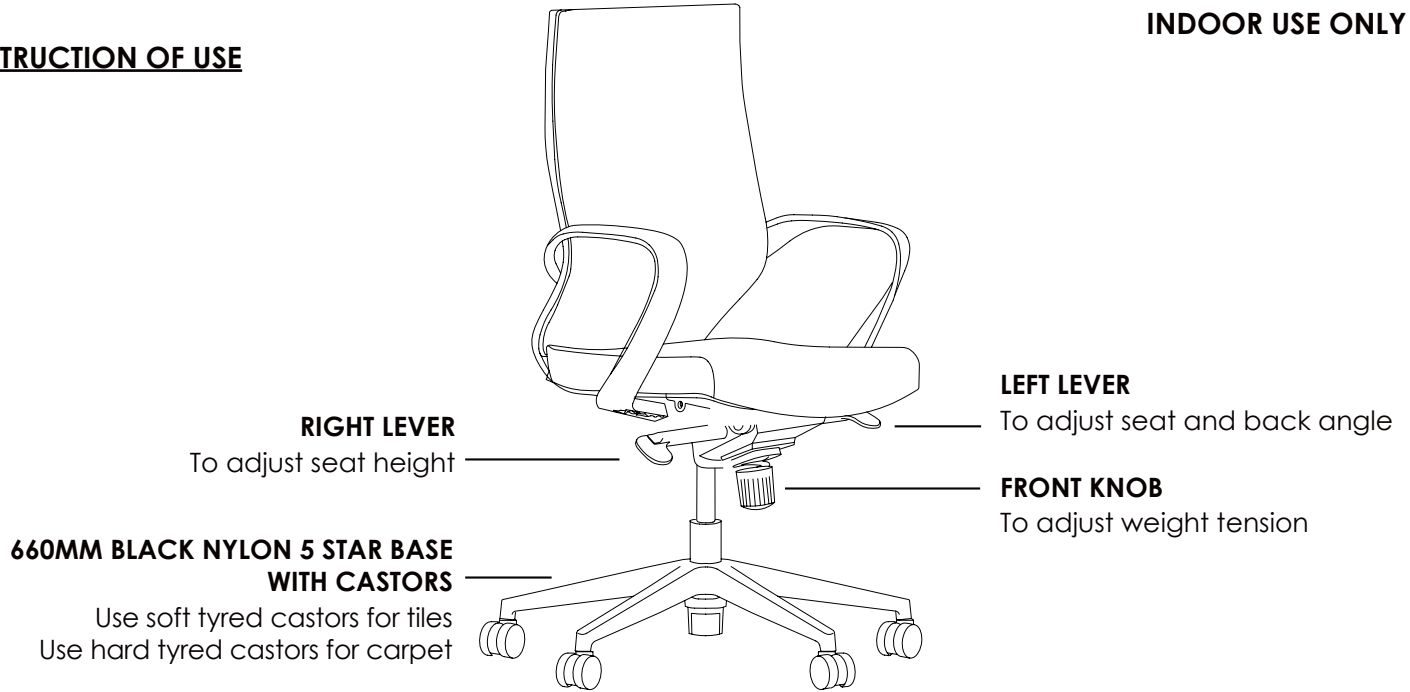

GALA RANGE

INSTRUCTION OF USE

INDOOR USE ONLY

X Do not use as a step ladder

DIMENSIONS: (mm)

BACK

W: 500

H: 510

BACK TO FLOOR

Lowest: 960

Highest: 1030

SEAT

W: 505

D: 480

SEAT TO FLOOR

Lowest: 460

Highest: 530

ARM TO FLOOR

Lowest: 680

Highest: 750

GALA

Side view

Back view

Features:

Adjustable seat height
Adjustable seat and back angle
Adjustable weight tension

Knee tilt mechanism with 3 locking positions
660mm black nylon 5 star base

Available in black only
Suitable for indoor use only